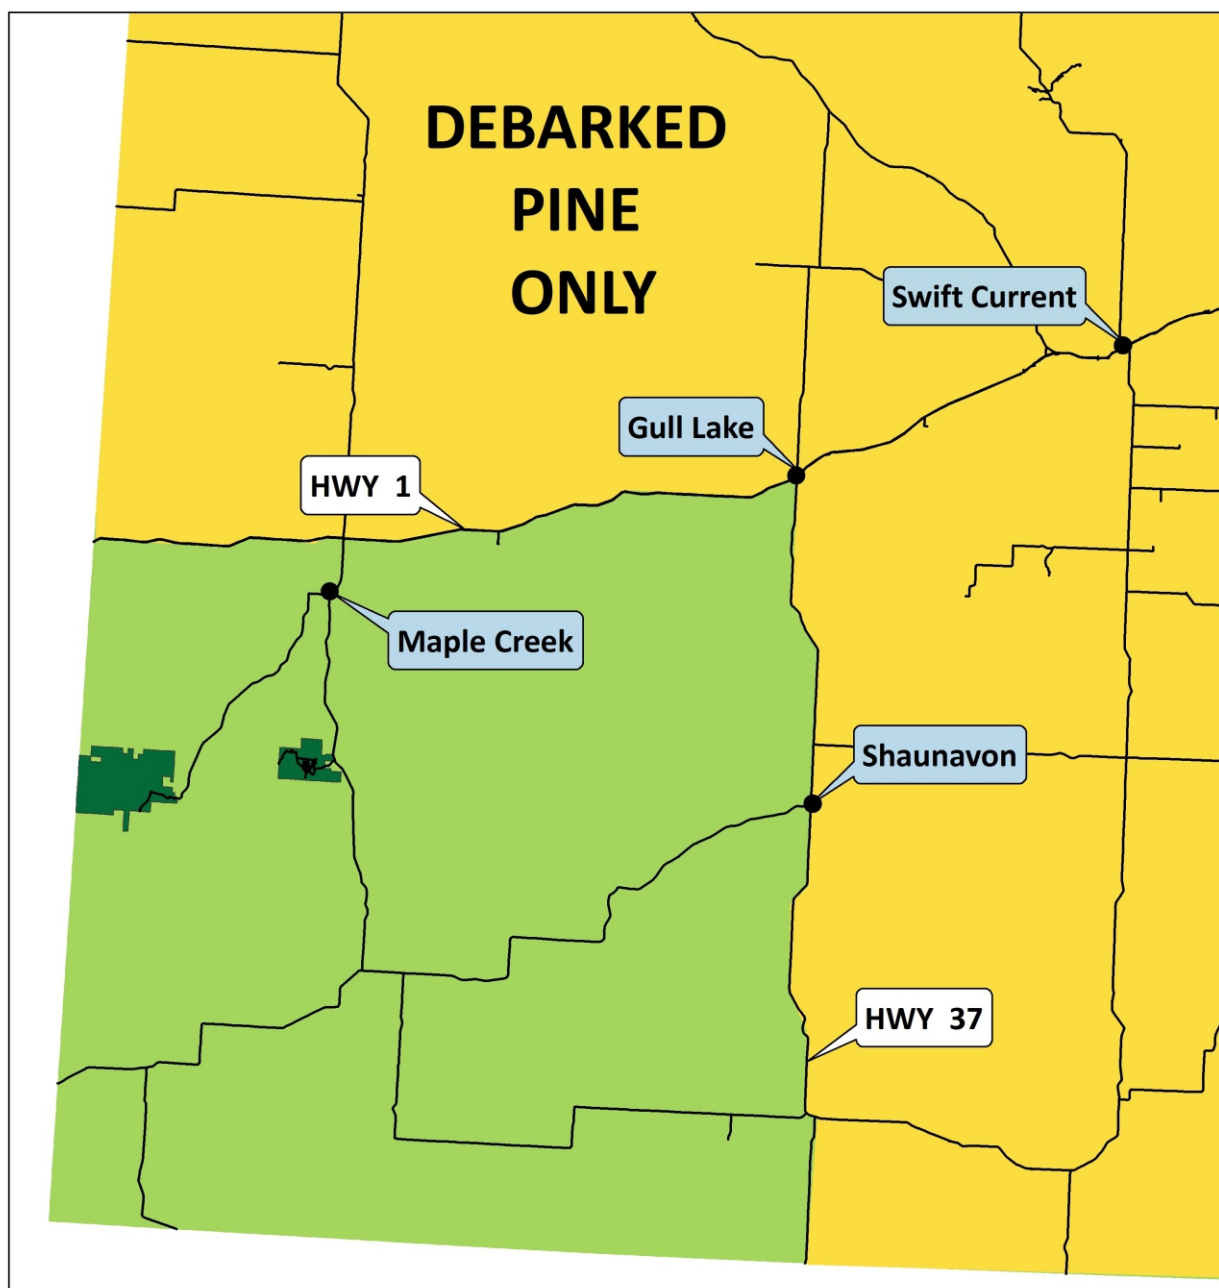

# Stop the spread of mountain pine beetle

**ALL PINE LEAVING THIS ZONE  
MUST BE DEBARKED**

## **Pine Forest Products Restriction Affecting Wood from the Cypress Hills Area**

It is illegal to remove pine forest products originating from the Cypress Hills area, with bark attached, outside the lands bounded by provincial highways 1 and 37 without written approval from the Forest Service Branch of the Ministry of Environment.