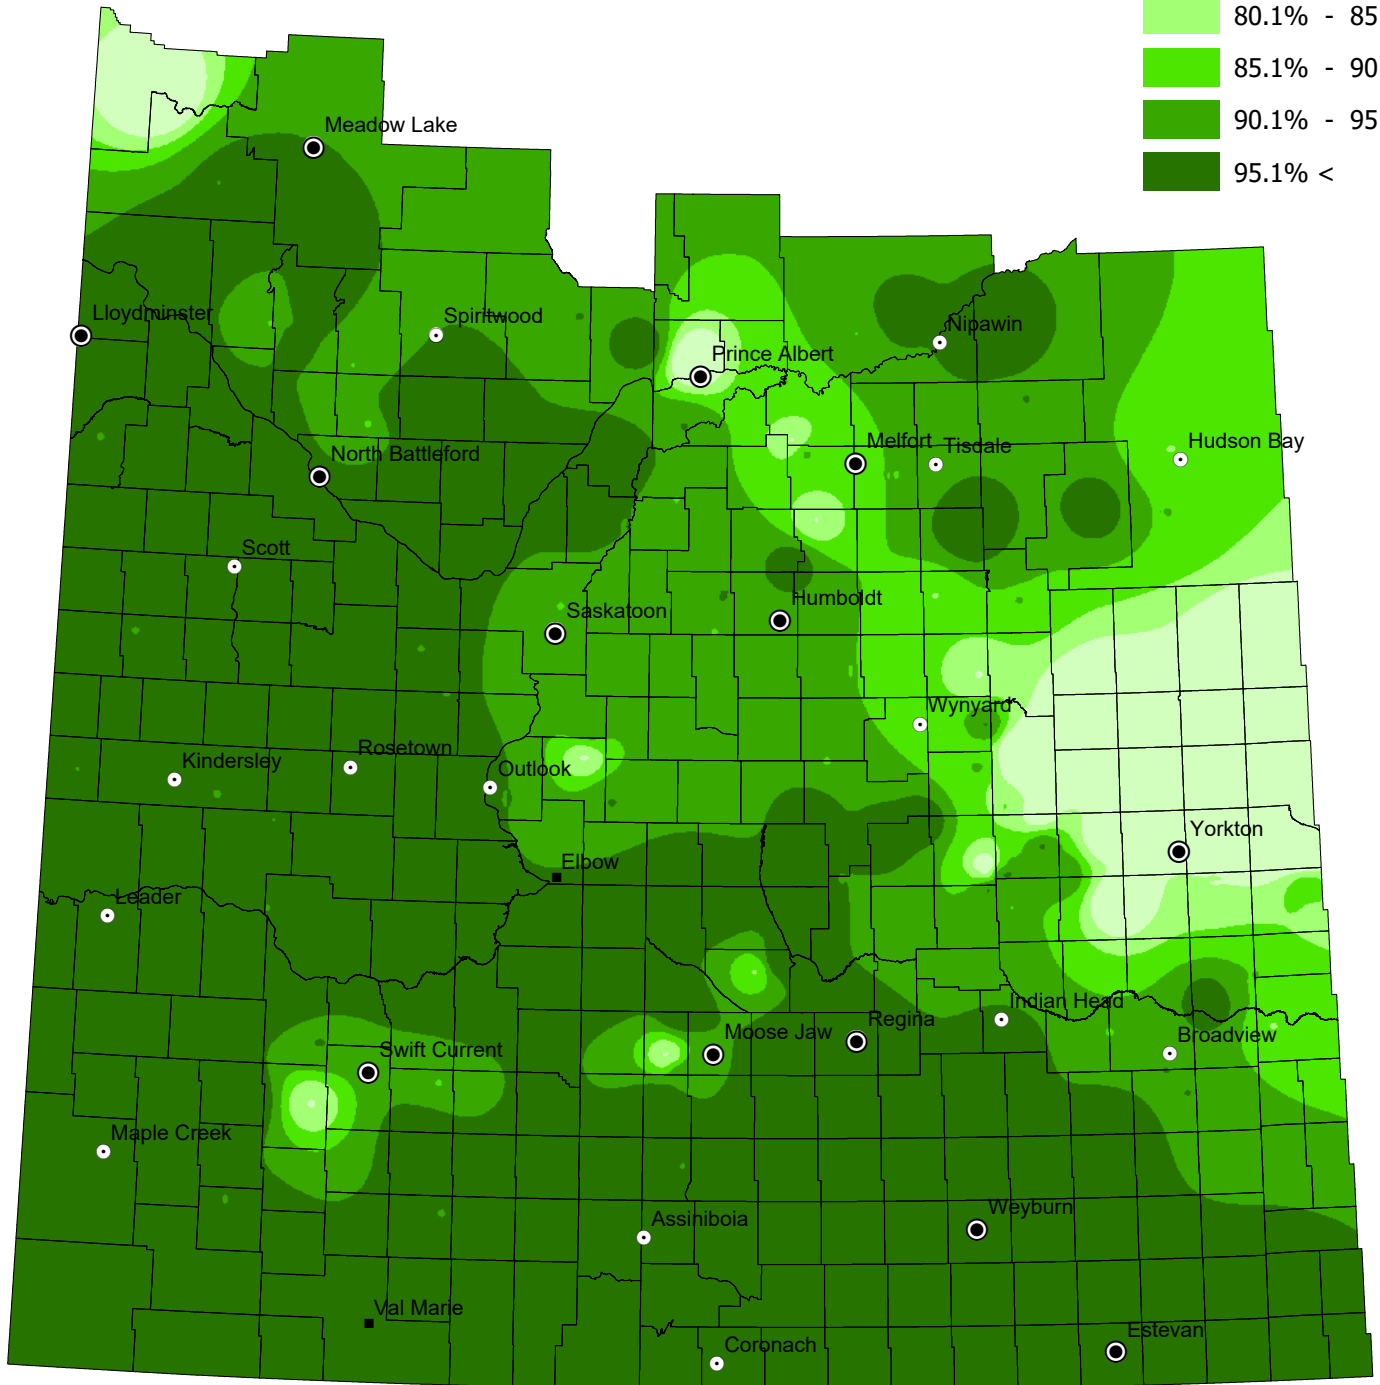

Seeding Progress

from April 1 to June 8, 2026

Seeding Progress

NOTE: Since techniques used to smooth the transition between zones can affect the values in localized areas, this map should be used for regional analysis only.