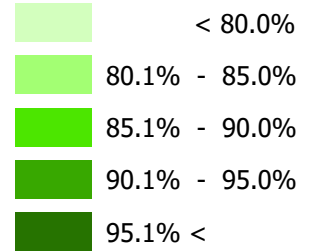

Seeding Progress

from April 1 to June 8, 2026

Seeding Progress

NOTE: Since techniques used to smooth the transition between zones can affect the values in localized areas, this map should be used for regional analysis only.