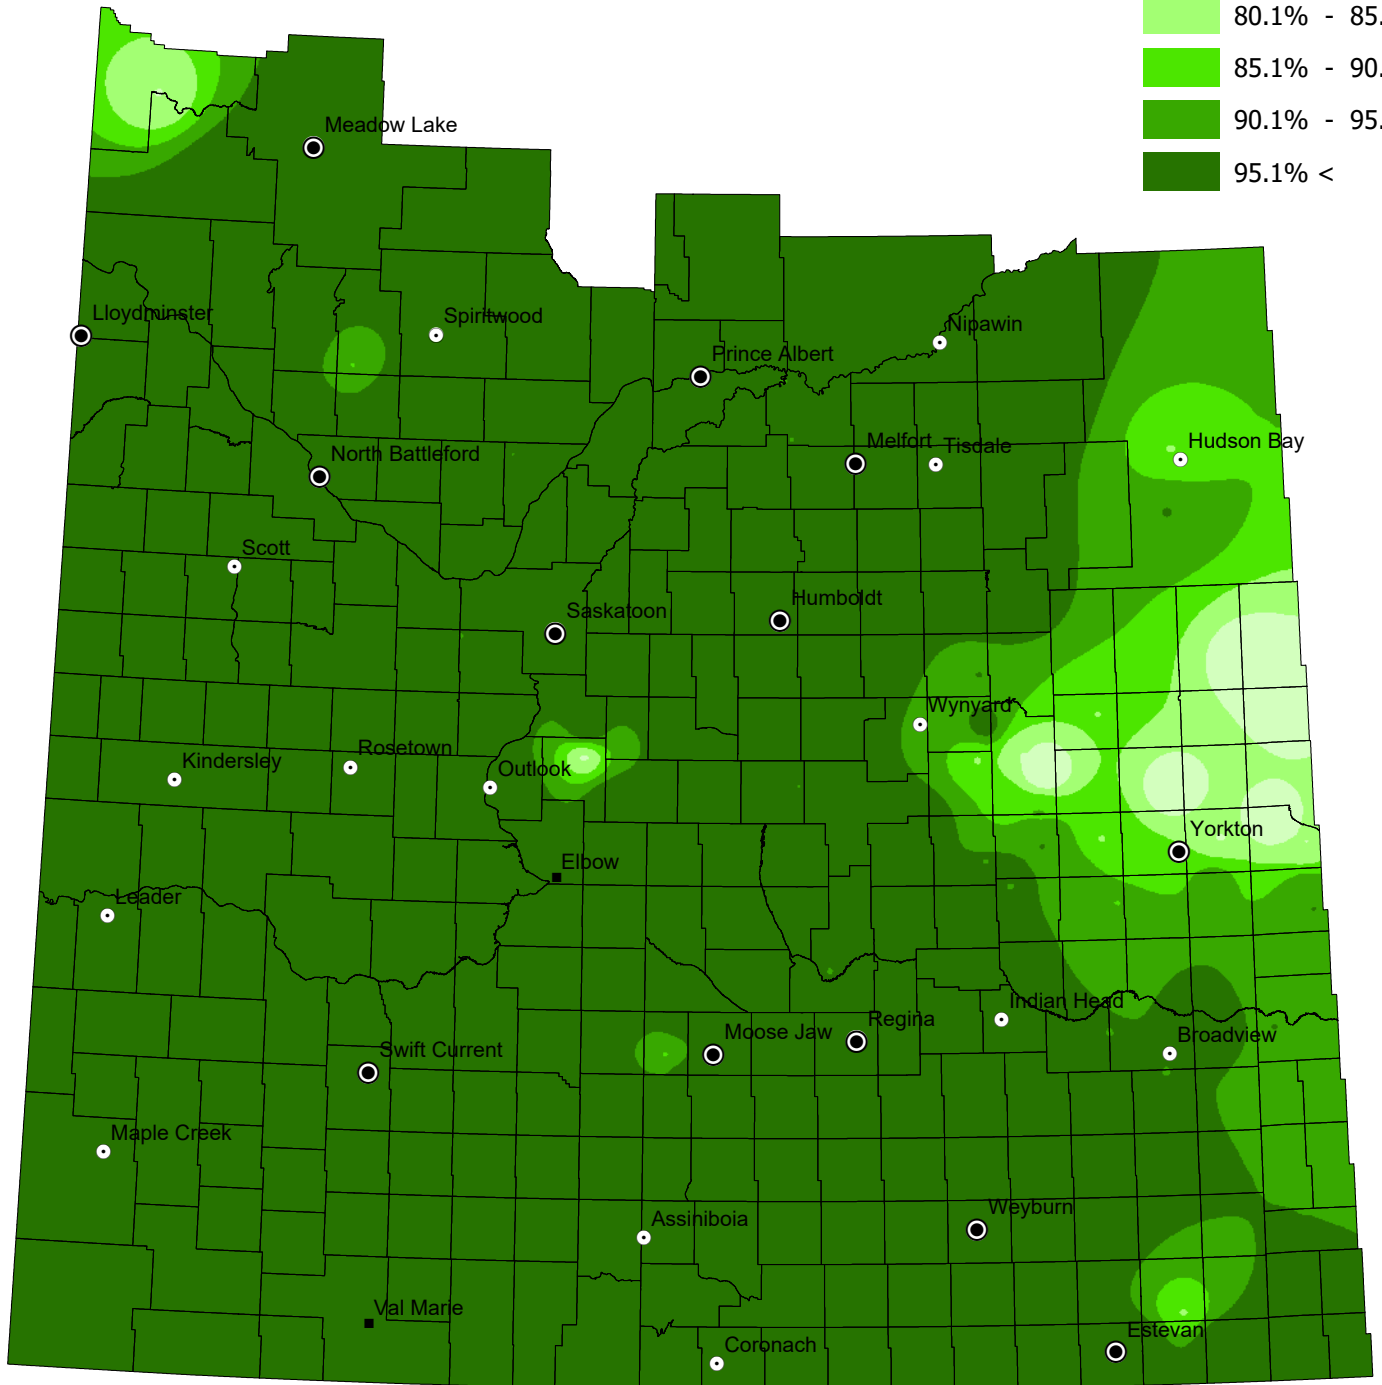

Seeding Progress

from April 1 to June 15, 2026

Seeding Progress

NOTE: Since techniques used to smooth the transition between zones can affect the values in localized areas, this map should be used for regional analysis only.