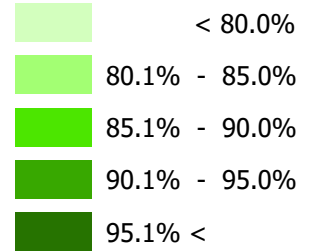

Seeding Progress

from April 1 to June 15, 2026

Seeding Progress

NOTE: Since techniques used to smooth the transition between zones can affect the values in localized areas, this map should be used for regional analysis only.