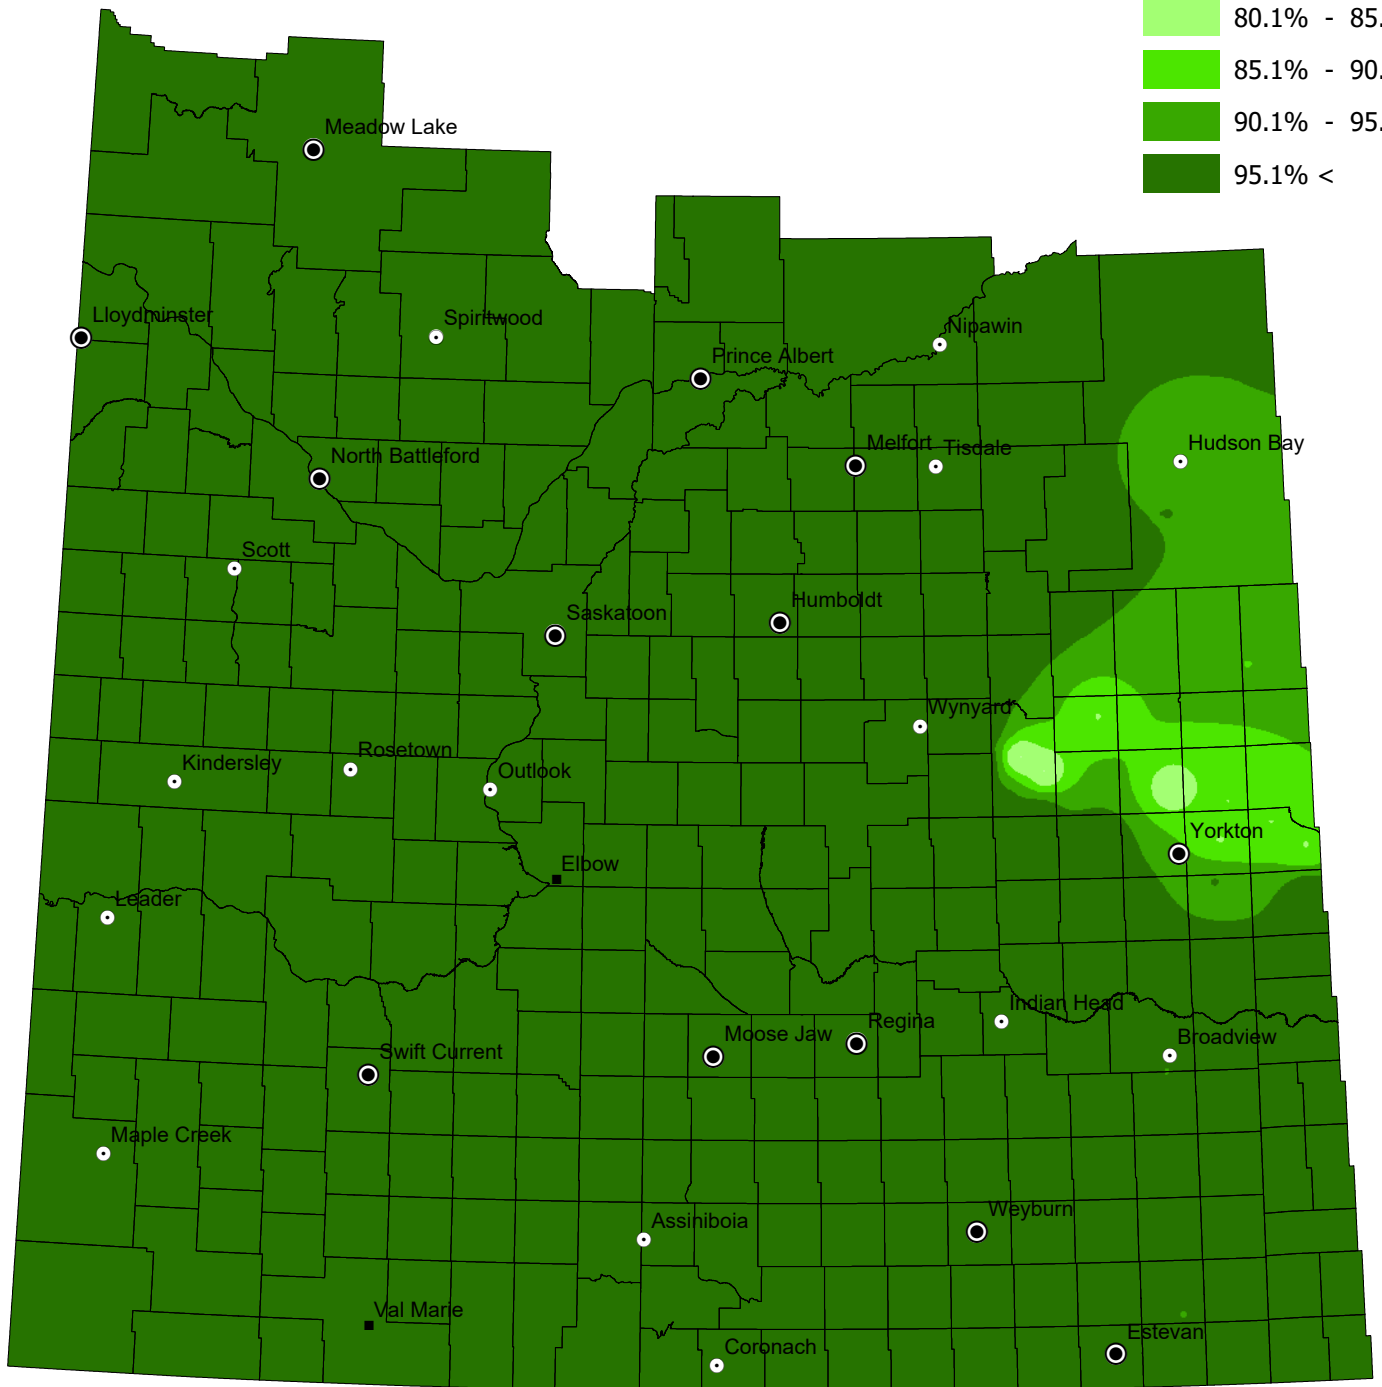

# Seeding Progress

from April 1 to June 22, 2026

## Seeding Progress

NOTE: Since techniques used to smooth the transition between zones can affect the values in localized areas, this map should be used for regional analysis only.