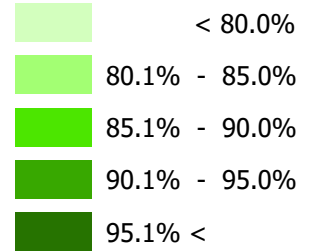

# Seeding Progress

from April 1 to June 22, 2026

## Seeding Progress

NOTE: Since techniques used to smooth the transition between zones can affect the values in localized areas, this map should be used for regional analysis only.