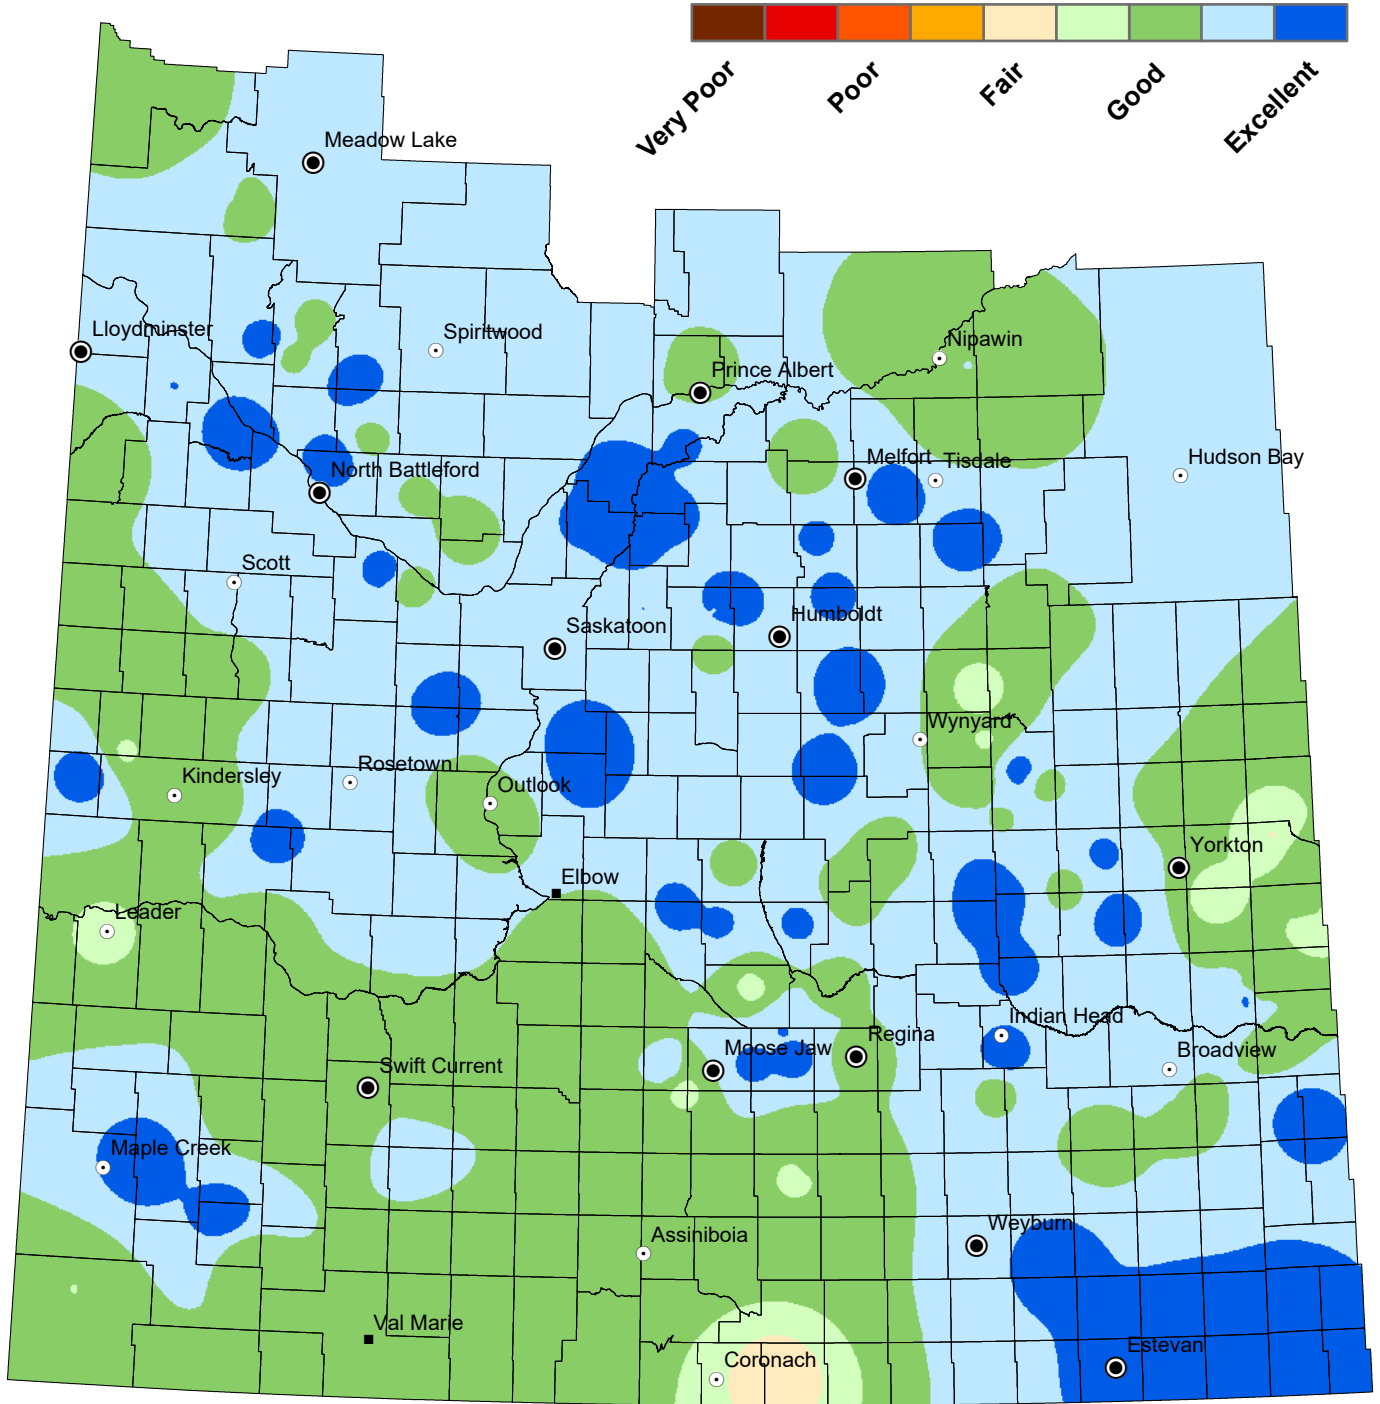

# Pasture Conditions

from June 30 to July 6, 2026

## Pasture Conditions

NOTE: Since techniques used to smooth the transition between zones can affect the values in localized areas, this map should be used for regional analysis only.