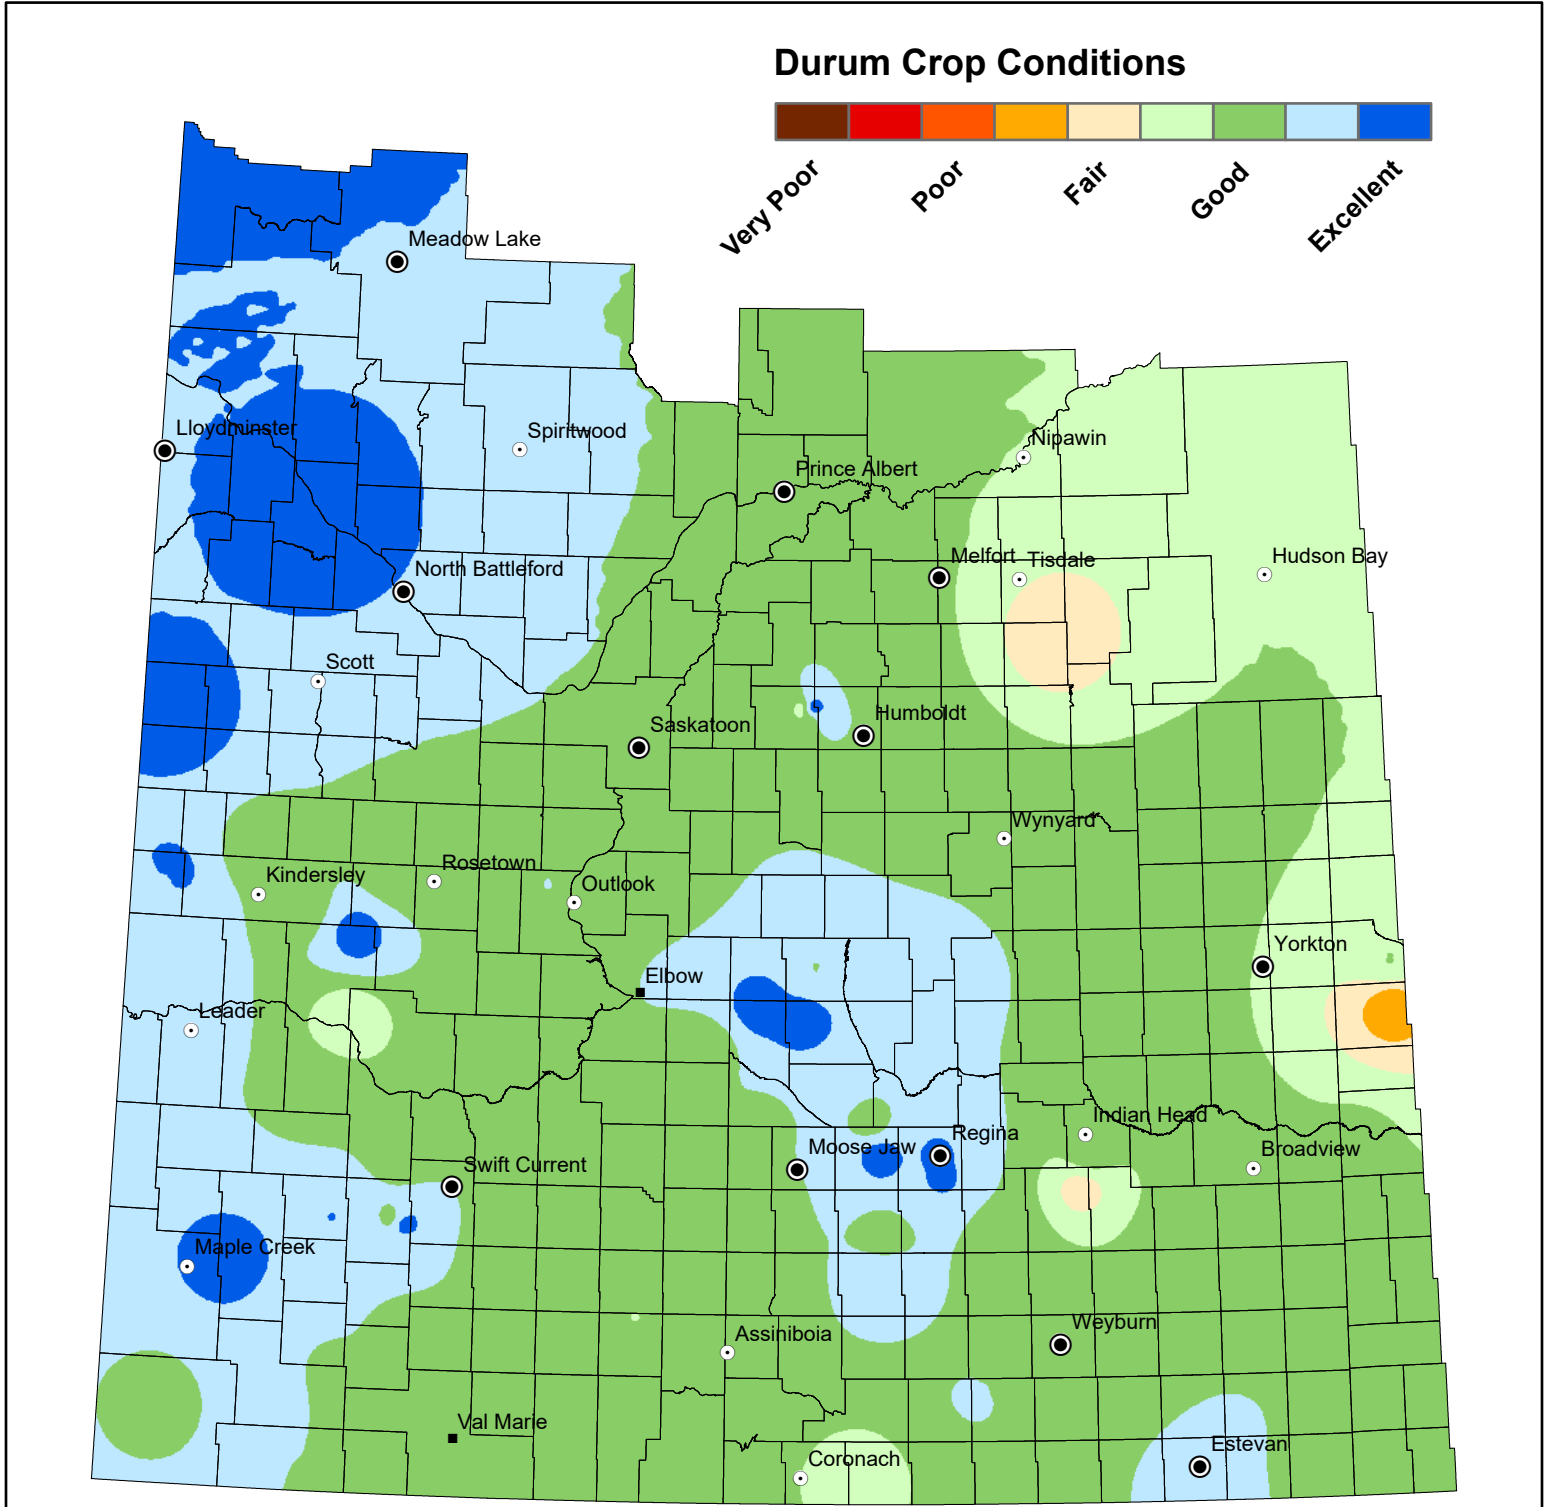

# Durum Crop Conditions

from June 23 to June 29, 2026

NOTE: Since techniques used to smooth the transition between zones can affect the values in localized areas, this map should be used for regional analysis only.