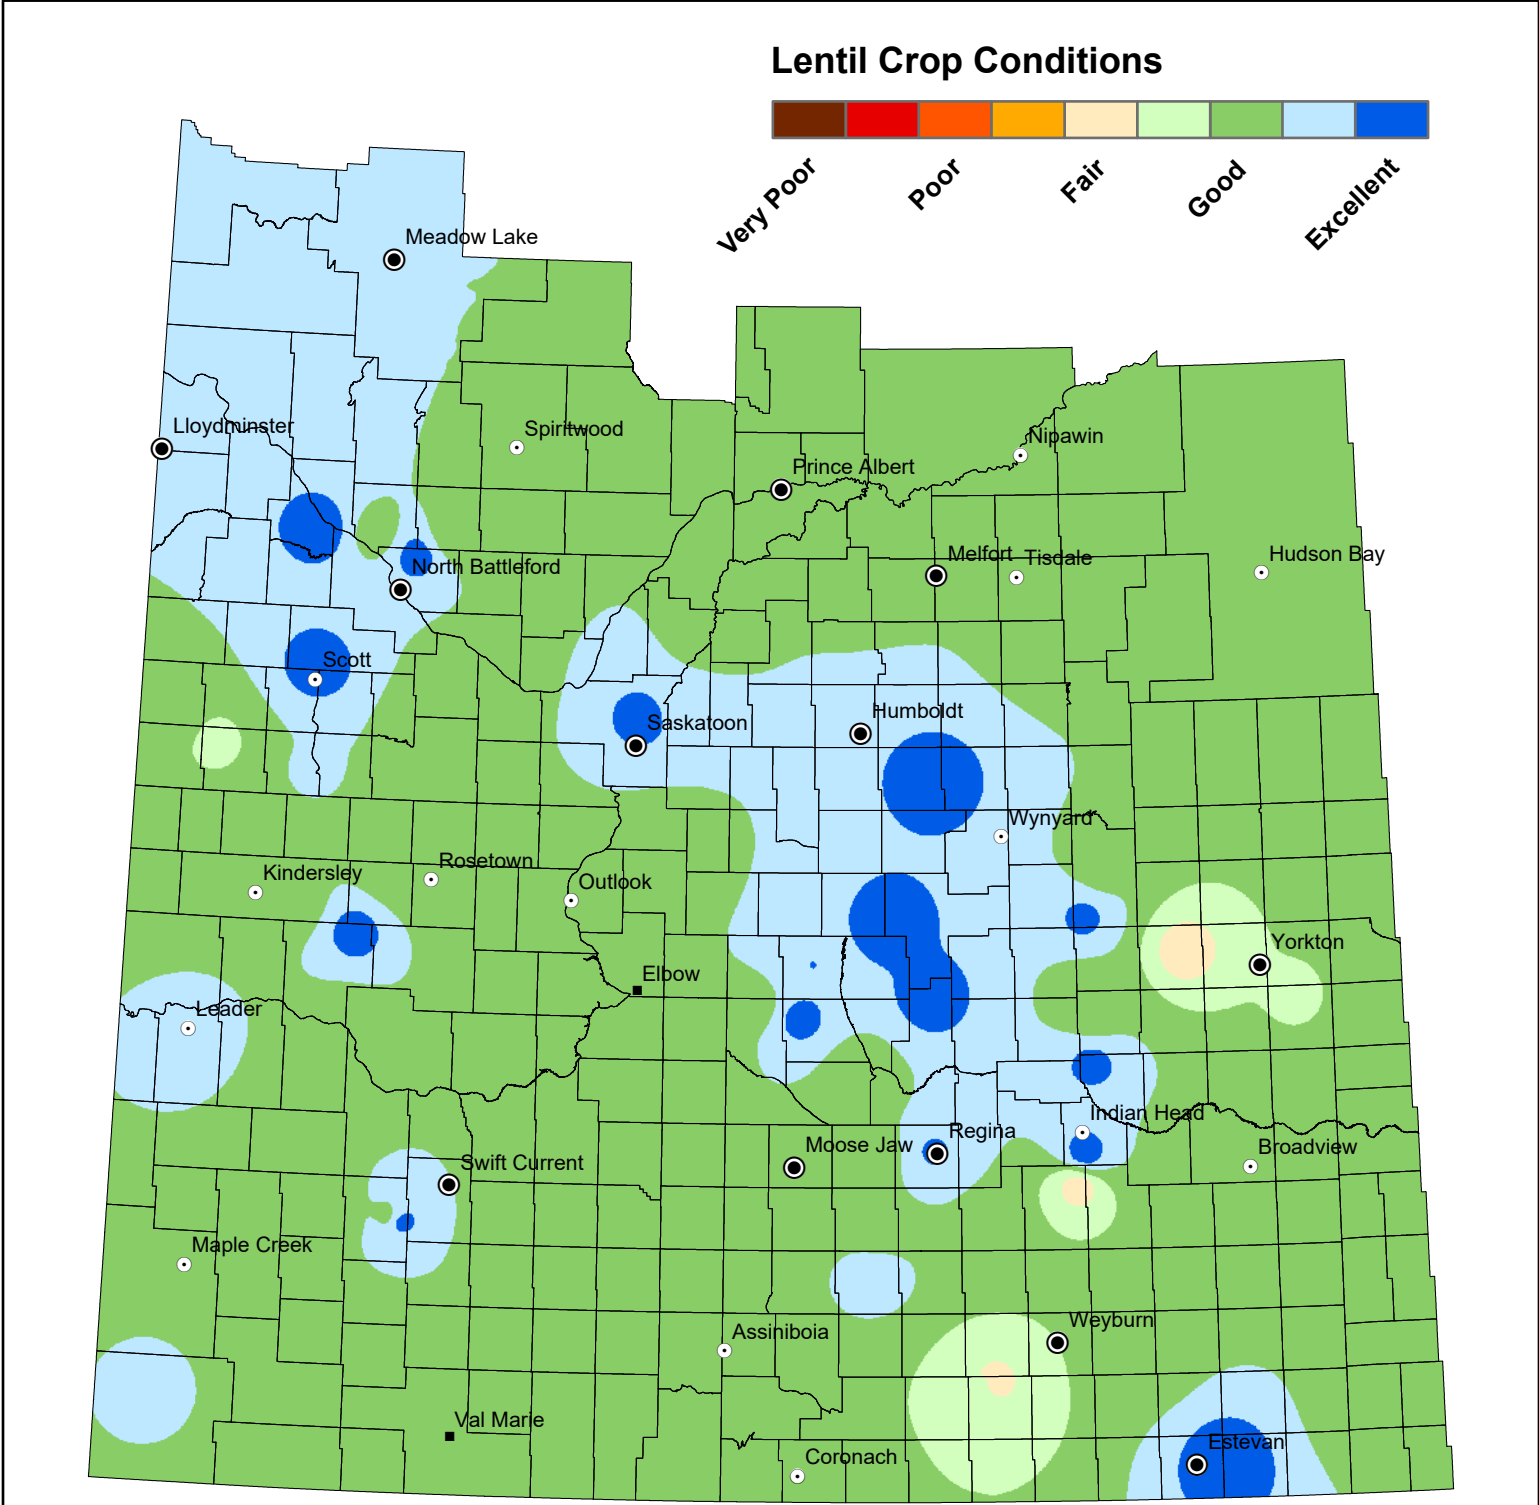

# Lentil Crop Conditions

from May 26 to June 1, 2026

NOTE: Since techniques used to smooth the transition between zones can affect the values in localized areas, this map should be used for regional analysis only.