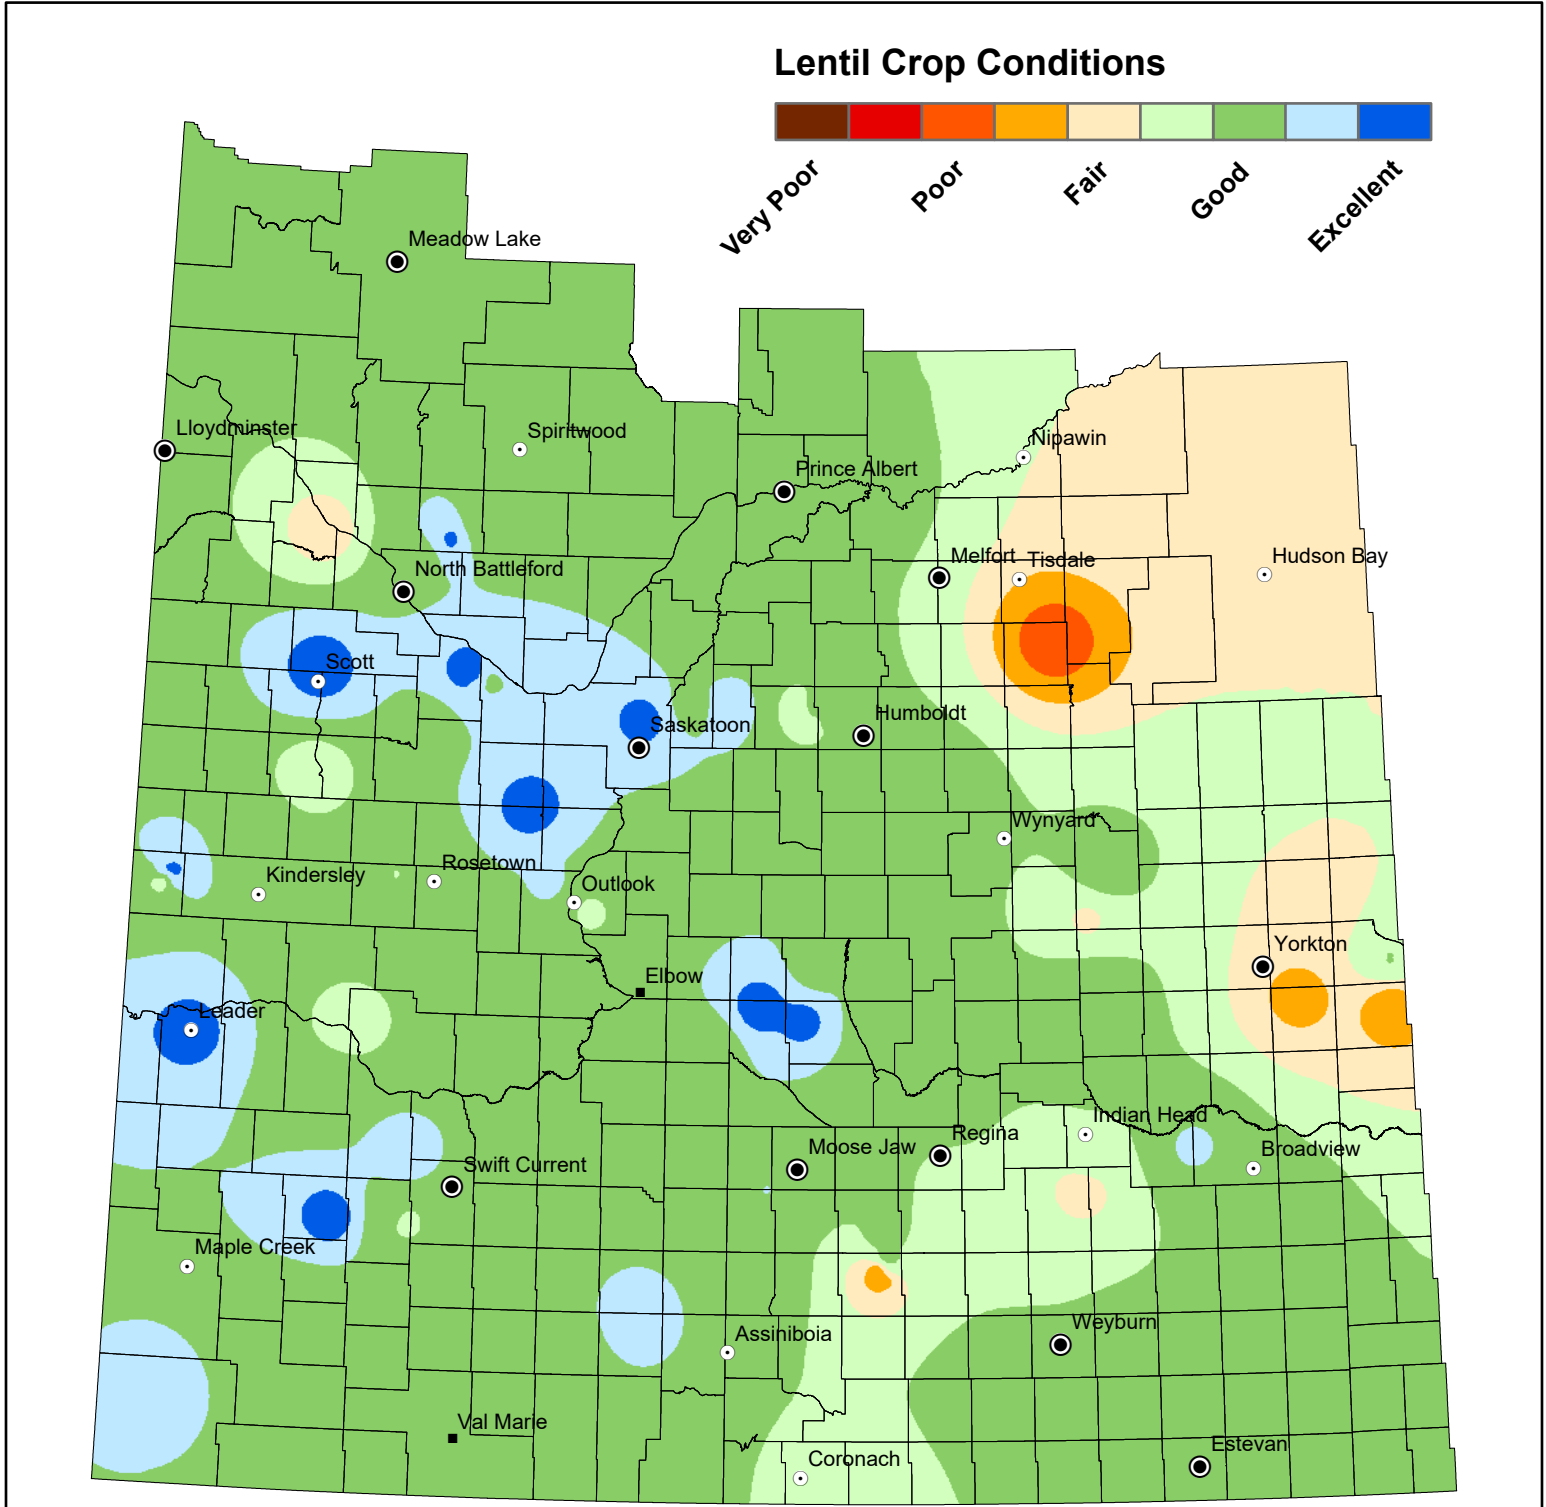

Lentil Crop Conditions

from June 23 to June 29, 2026

NOTE: Since techniques used to smooth the transition between zones can affect the values in localized areas, this map should be used for regional analysis only.