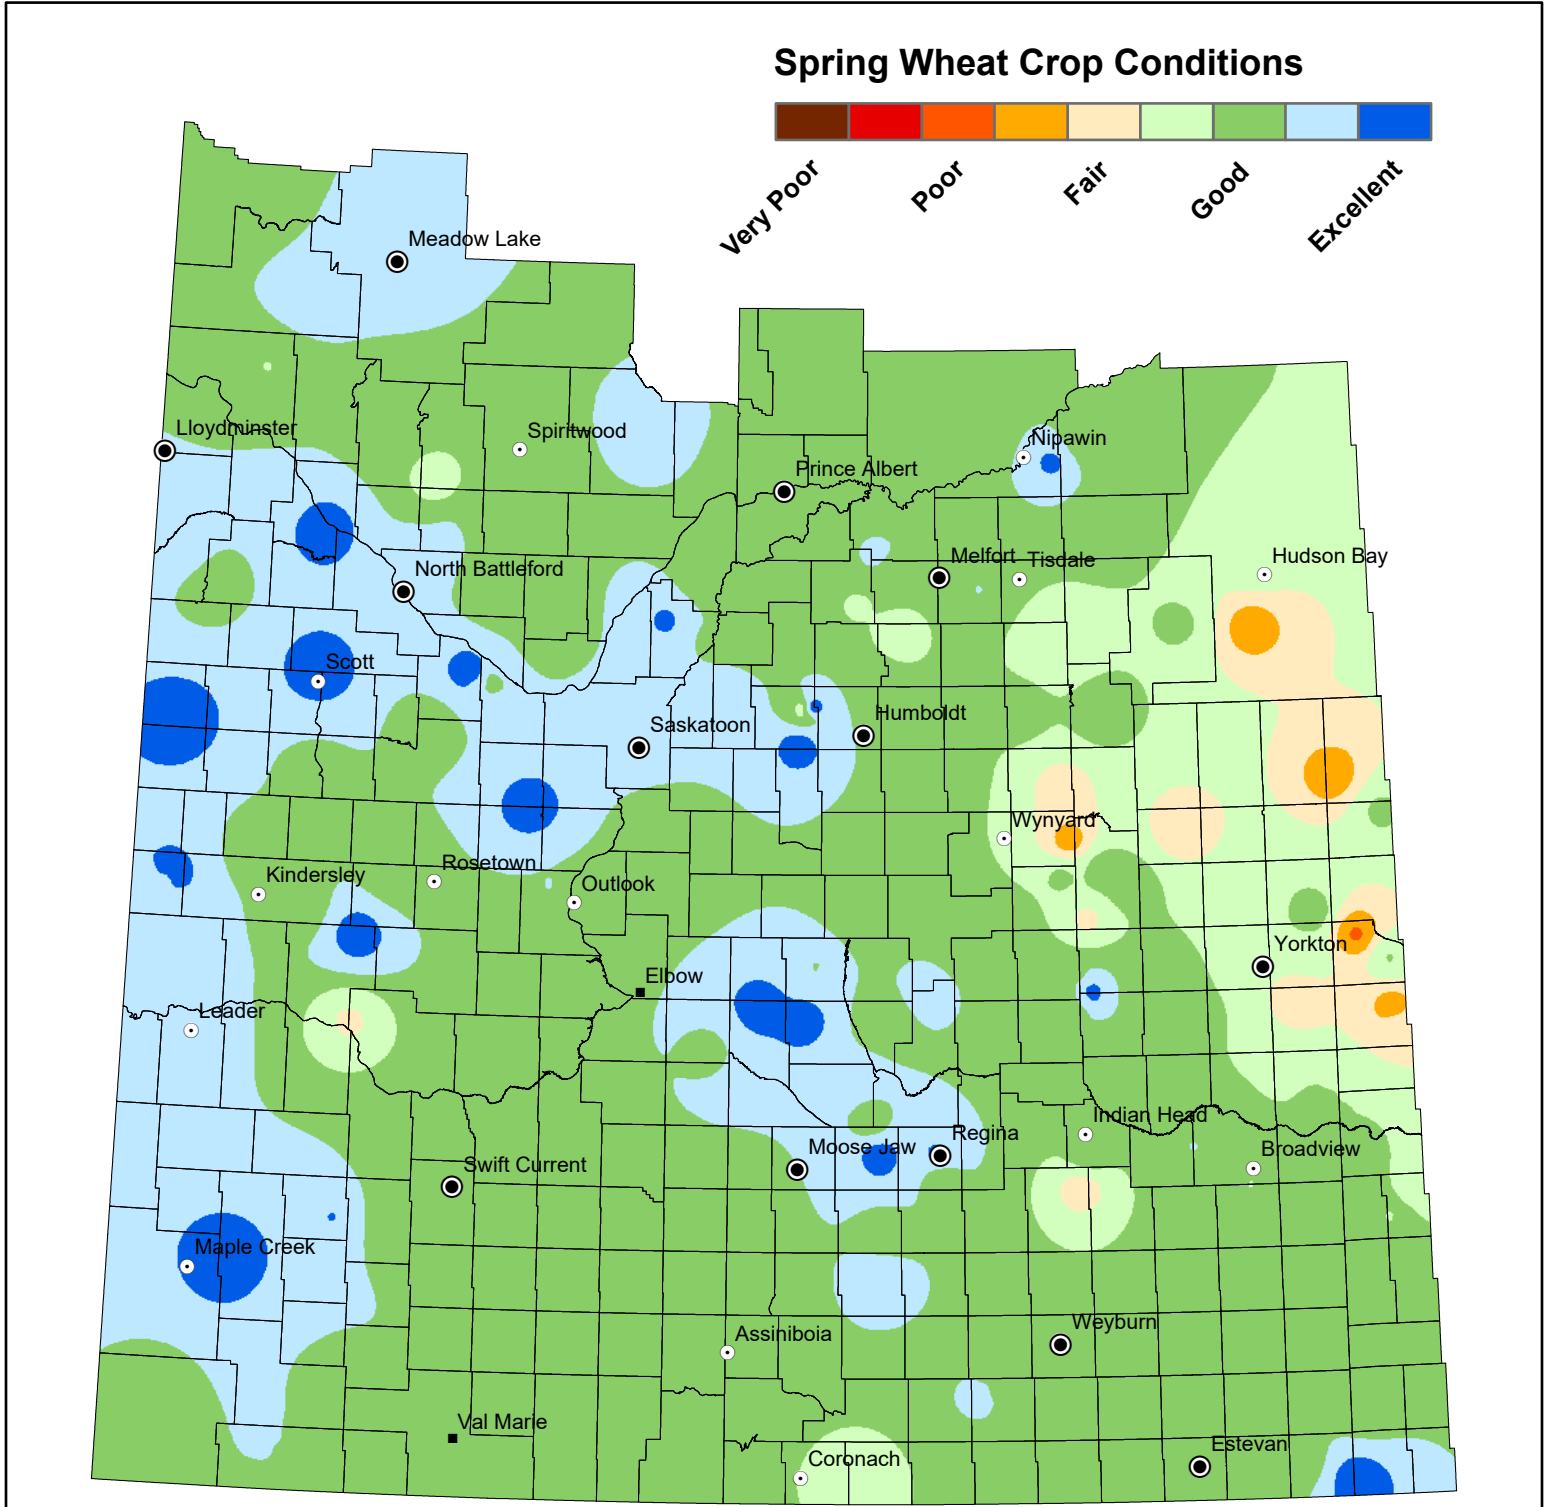

# Spring Wheat Crop Conditions

from June 23 to June 29, 2026

NOTE: Since techniques used to smooth the transition between zones can affect the values in localized areas, this map should be used for regional analysis only.