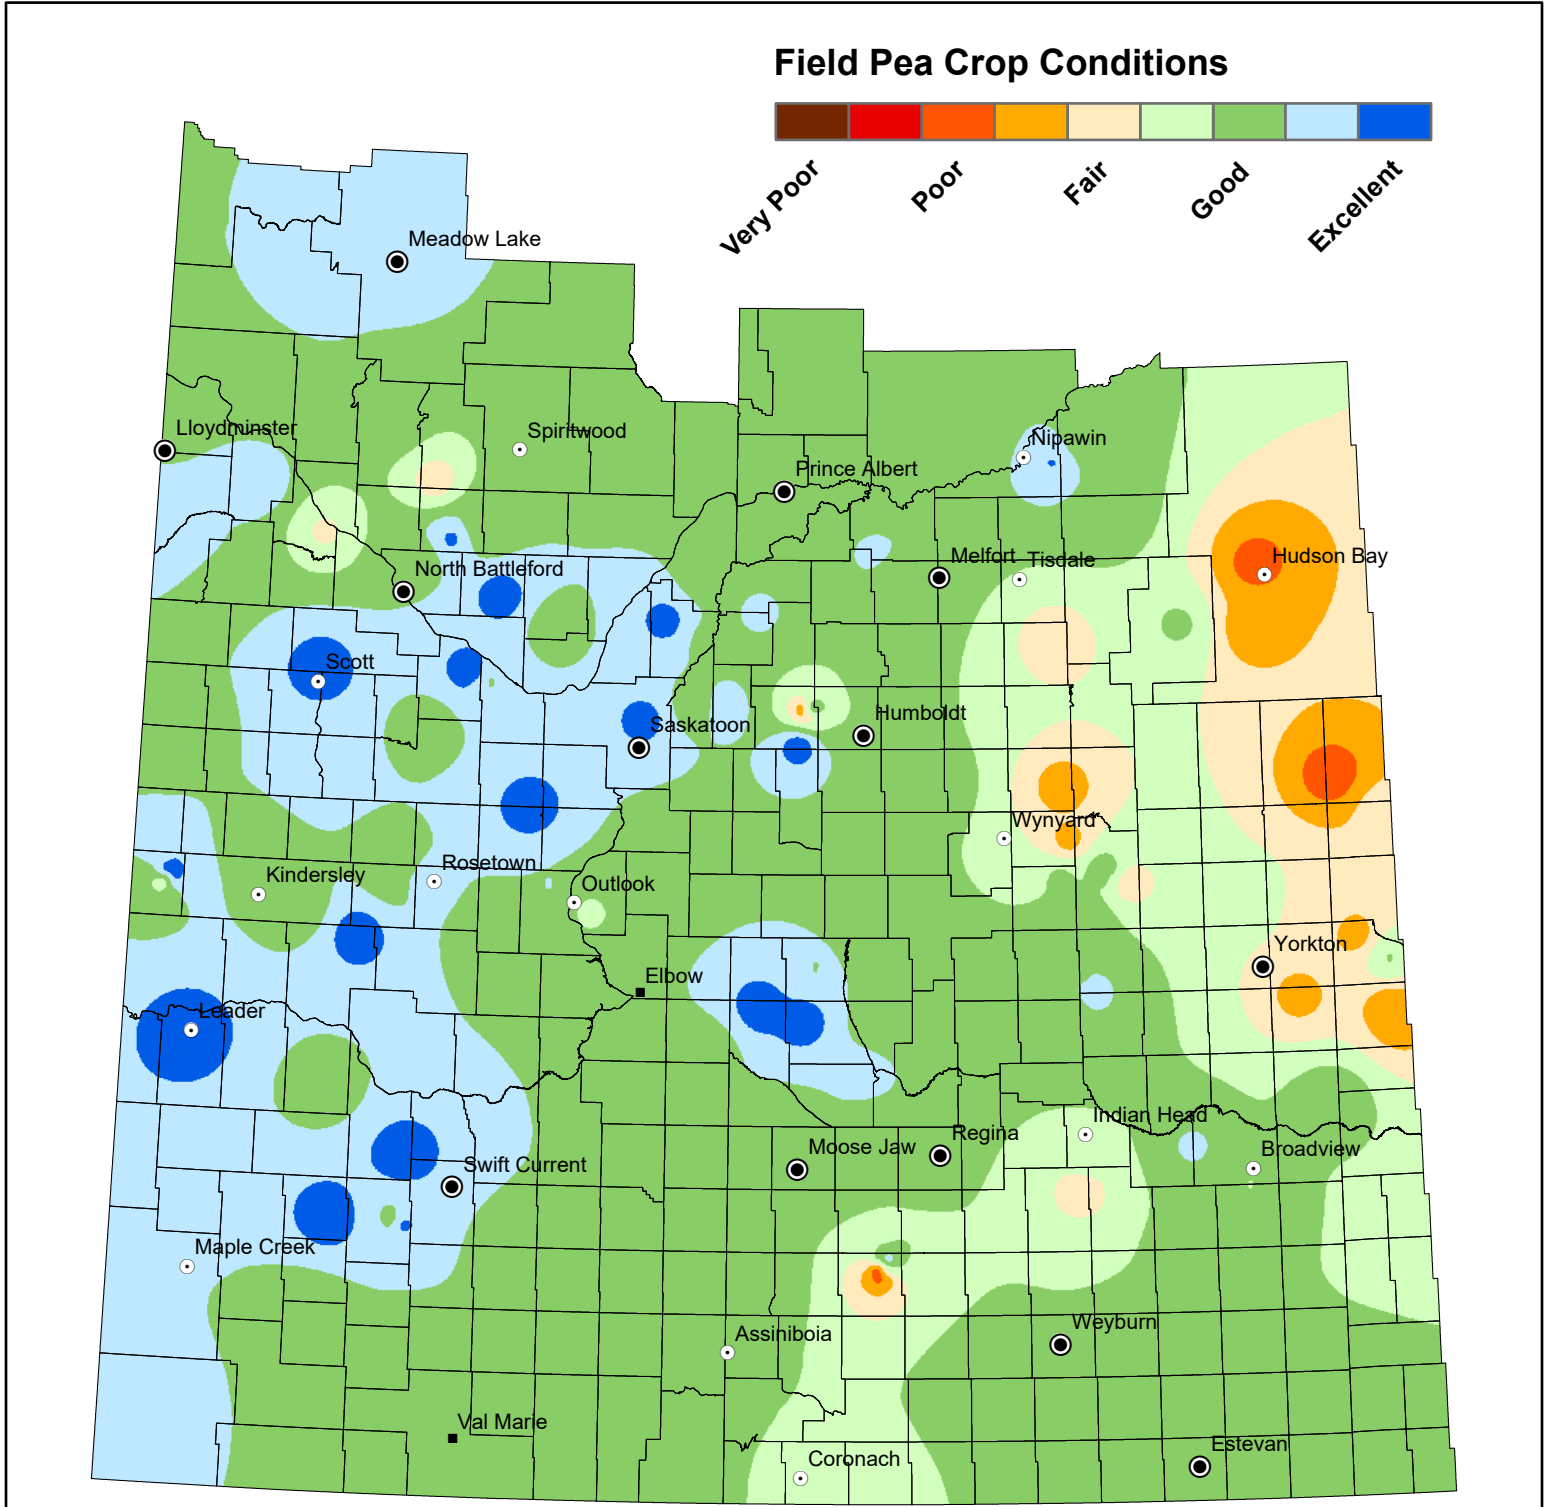

# Field Pea Crop Conditions

from June 23 to June 29, 2026

NOTE: Since techniques used to smooth the transition between zones can affect the values in localized areas, this map should be used for regional analysis only.