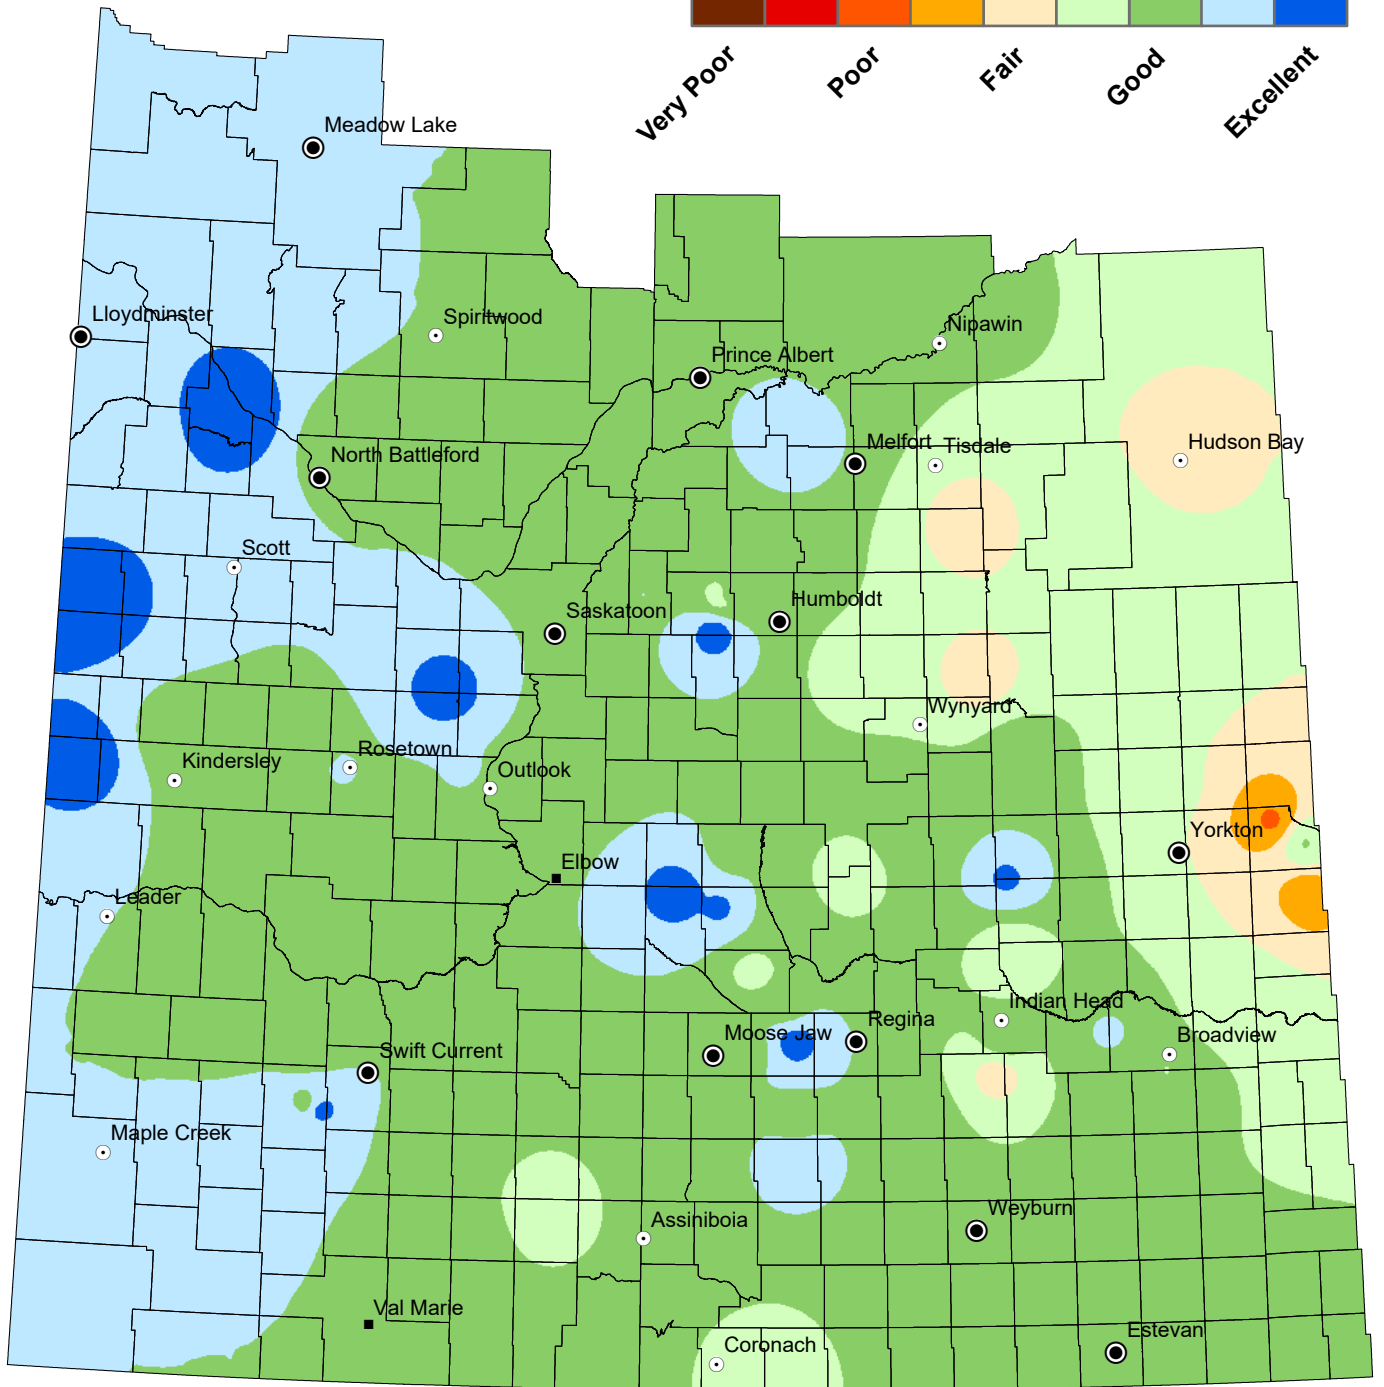

Flax Crop Conditions

from June 23 to June 29, 2026

Flax Crop Conditions

Very Poor Poor Fair Good Excellent

NOTE: Since techniques used to smooth the transition between zones can affect the values in localized areas, this map should be used for regional analysis only.