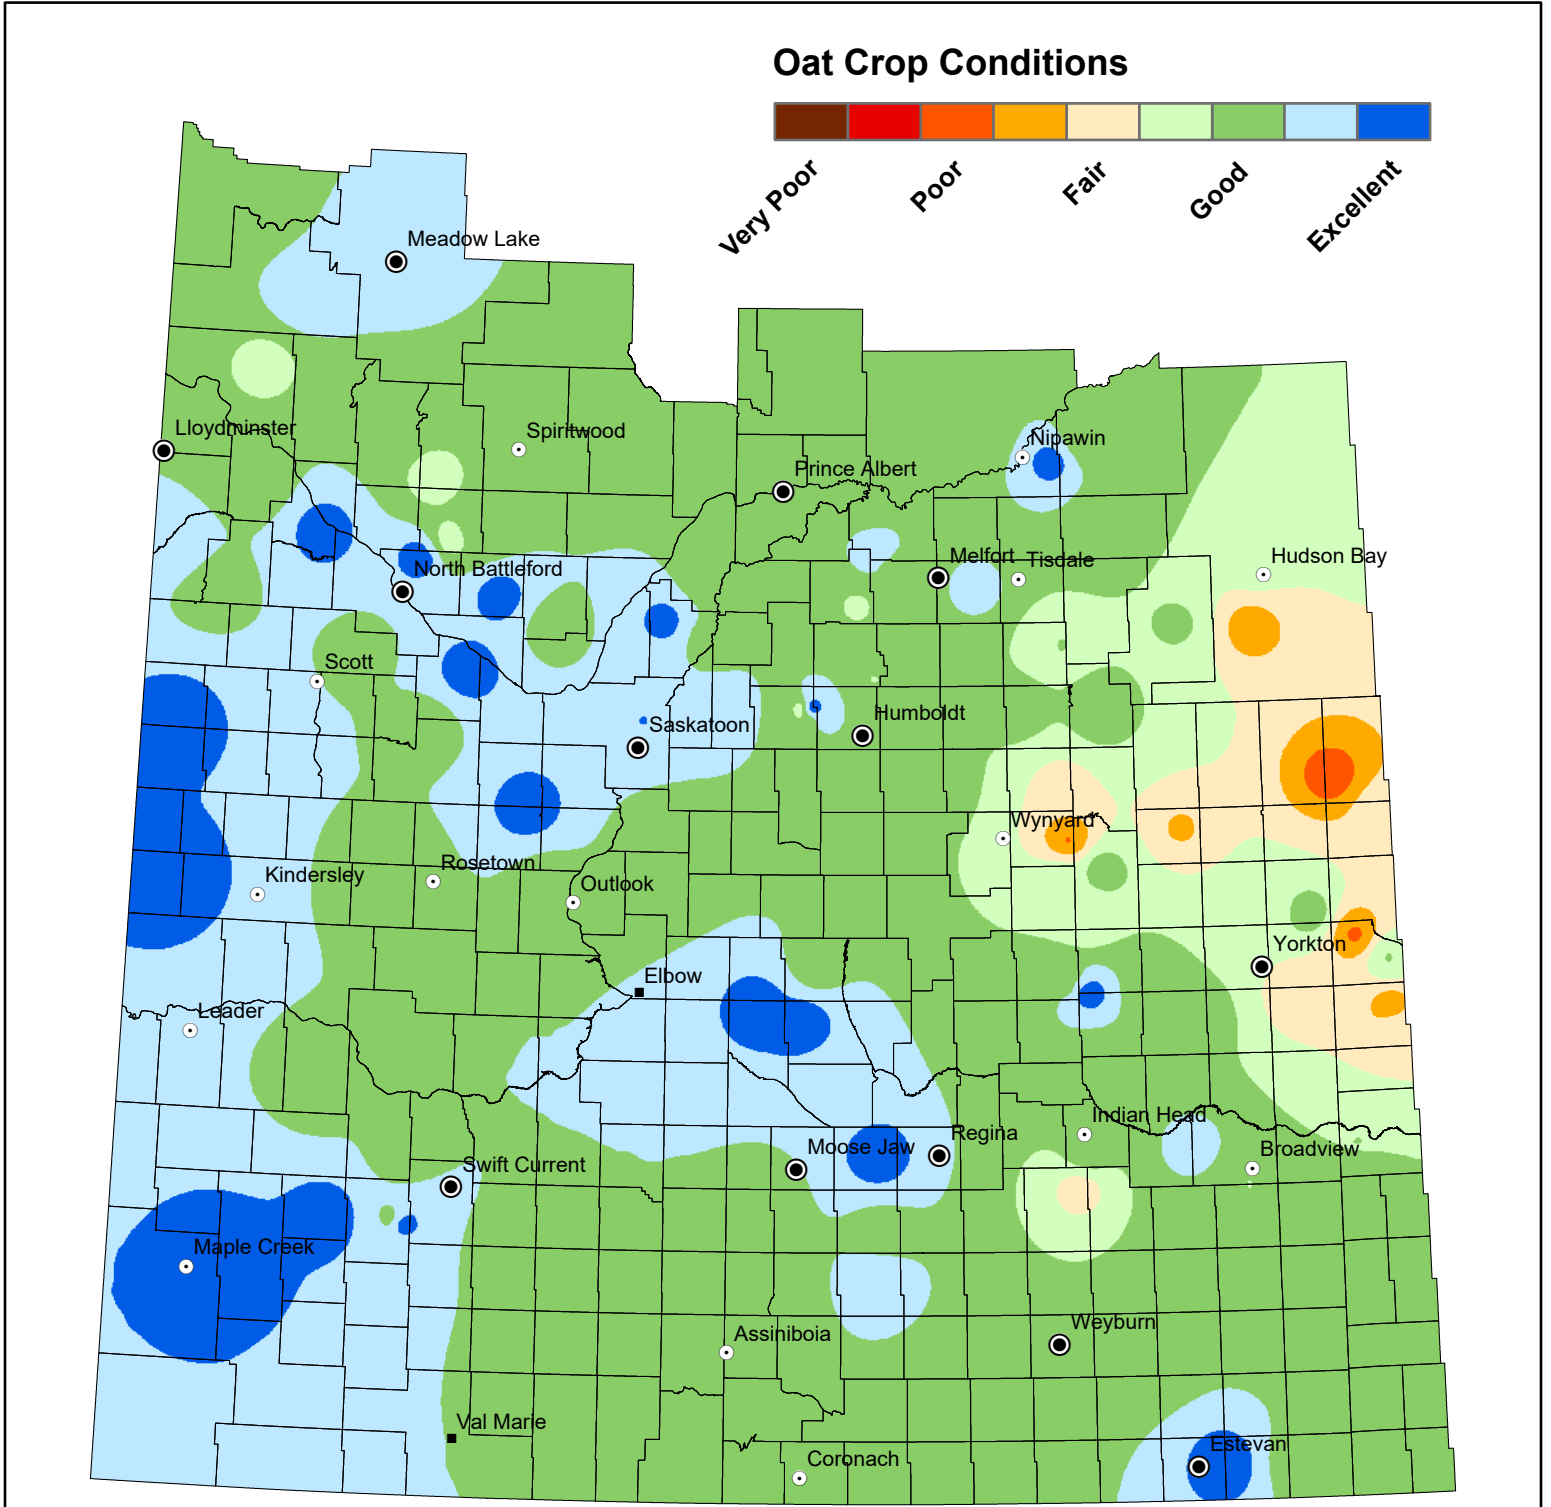

Oat Crop Conditions

from June 23 to June 29, 2026

NOTE: Since techniques used to smooth the transition between zones can affect the values in localized areas, this map should be used for regional analysis only.