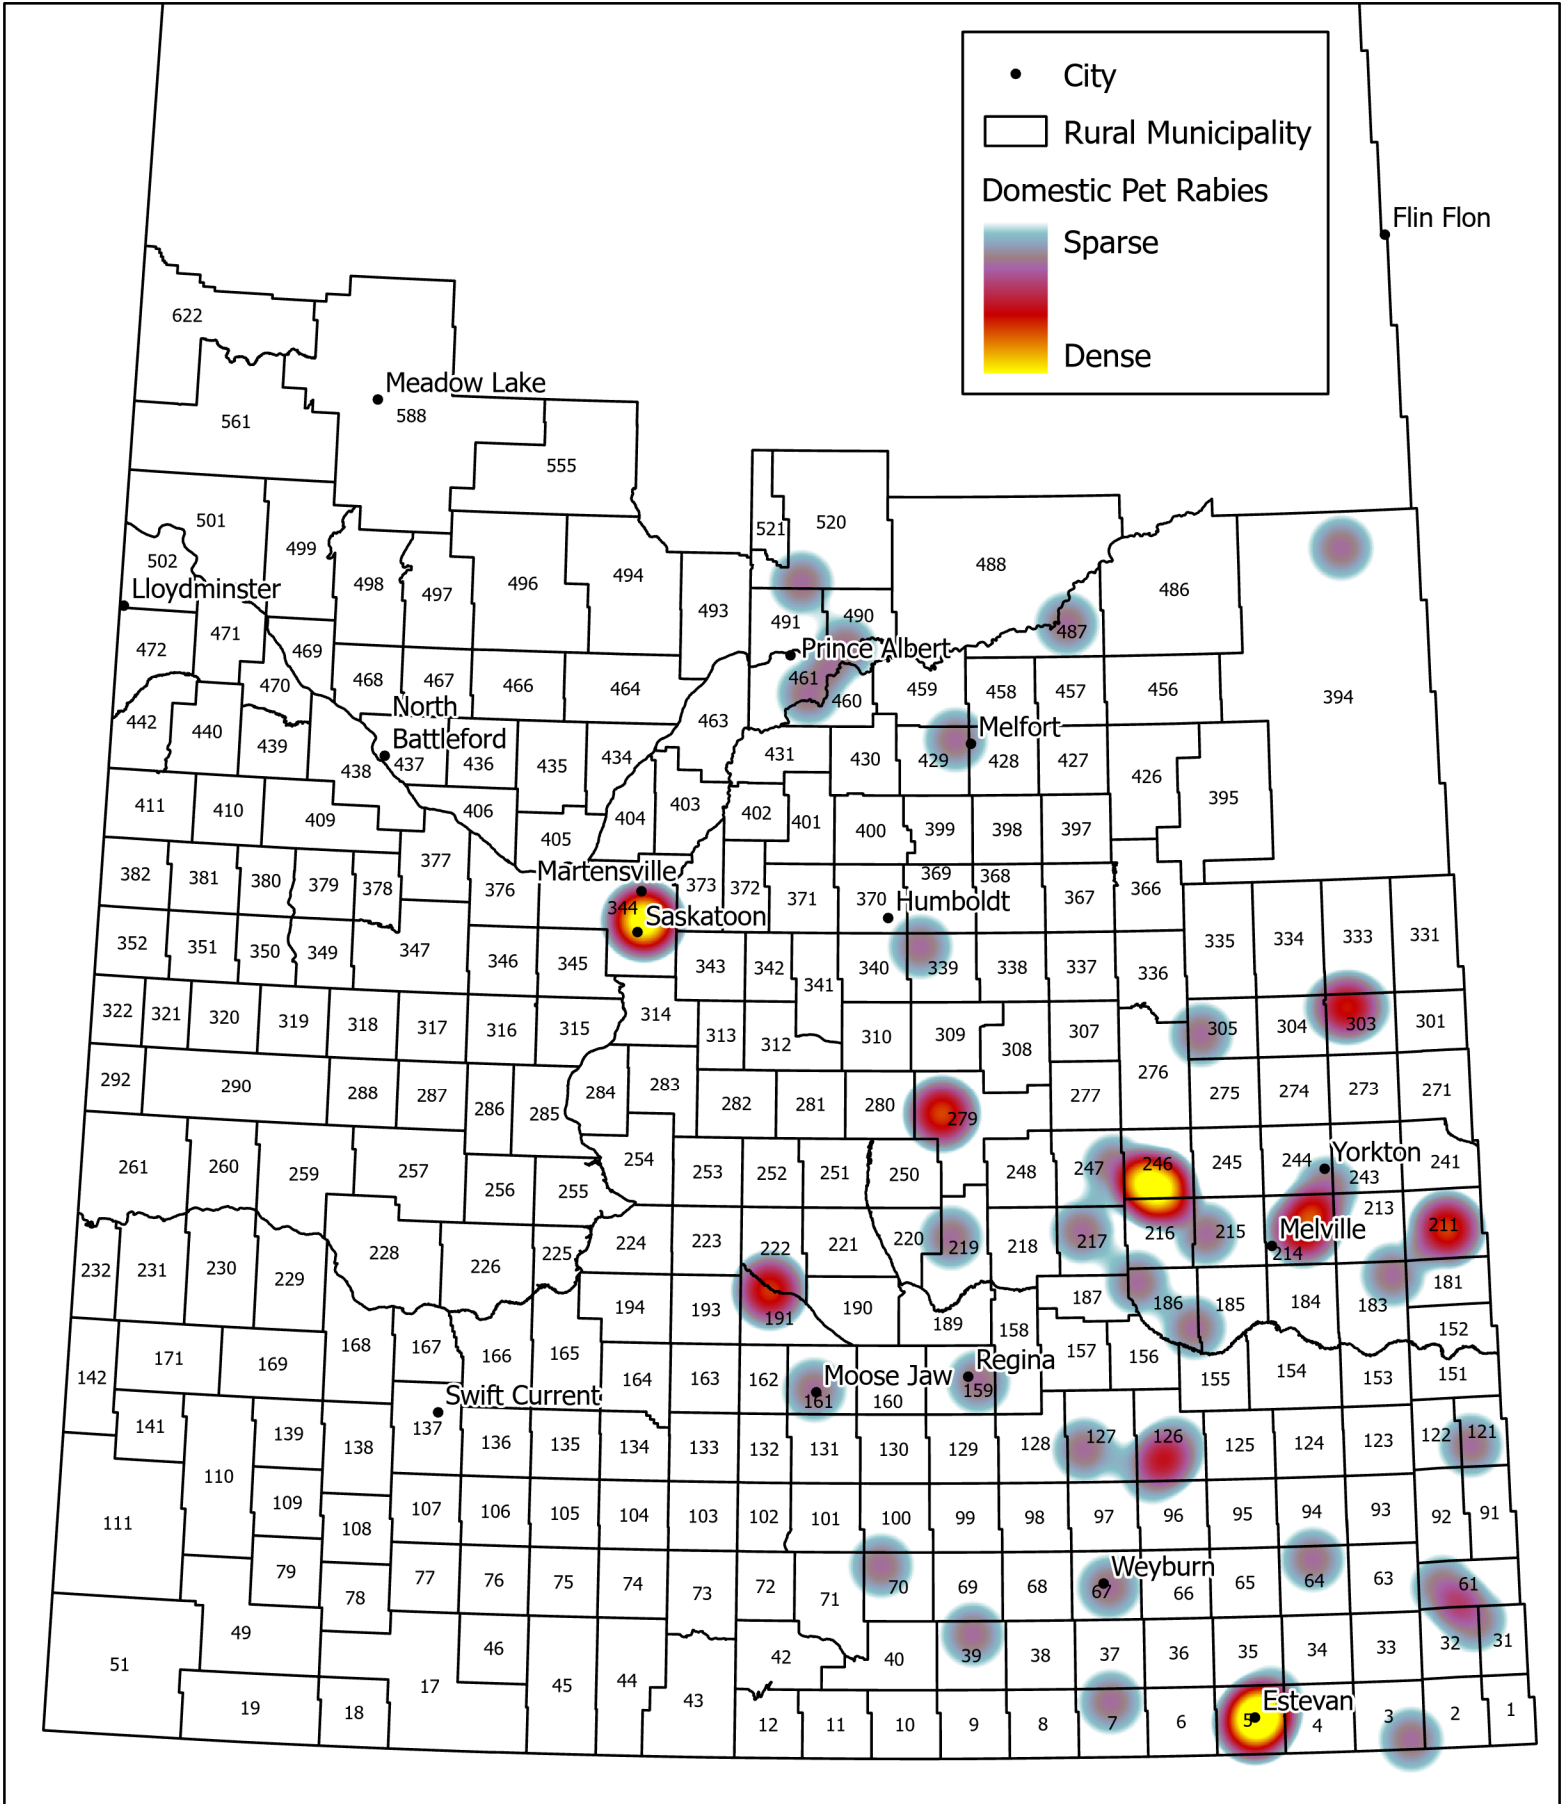

Saskatchewan Domestic Pet Rabies

Distribution of Confirmed Cases 2000 - 2025

Data Source:
Rabies Case Locations - Livestock Branch

Geomatics Services, Ministry of Agriculture January 30, 2026