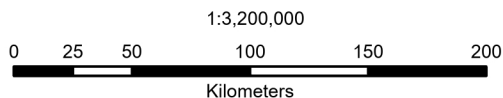

Saskatchewan Domestic Pet Rabies

Distribution of Confirmed Cases 2000 - 2025

Data Source:
Rabies Case Locations - Livestock Branch

Geomatics Services, Ministry of Agriculture January 30, 2026